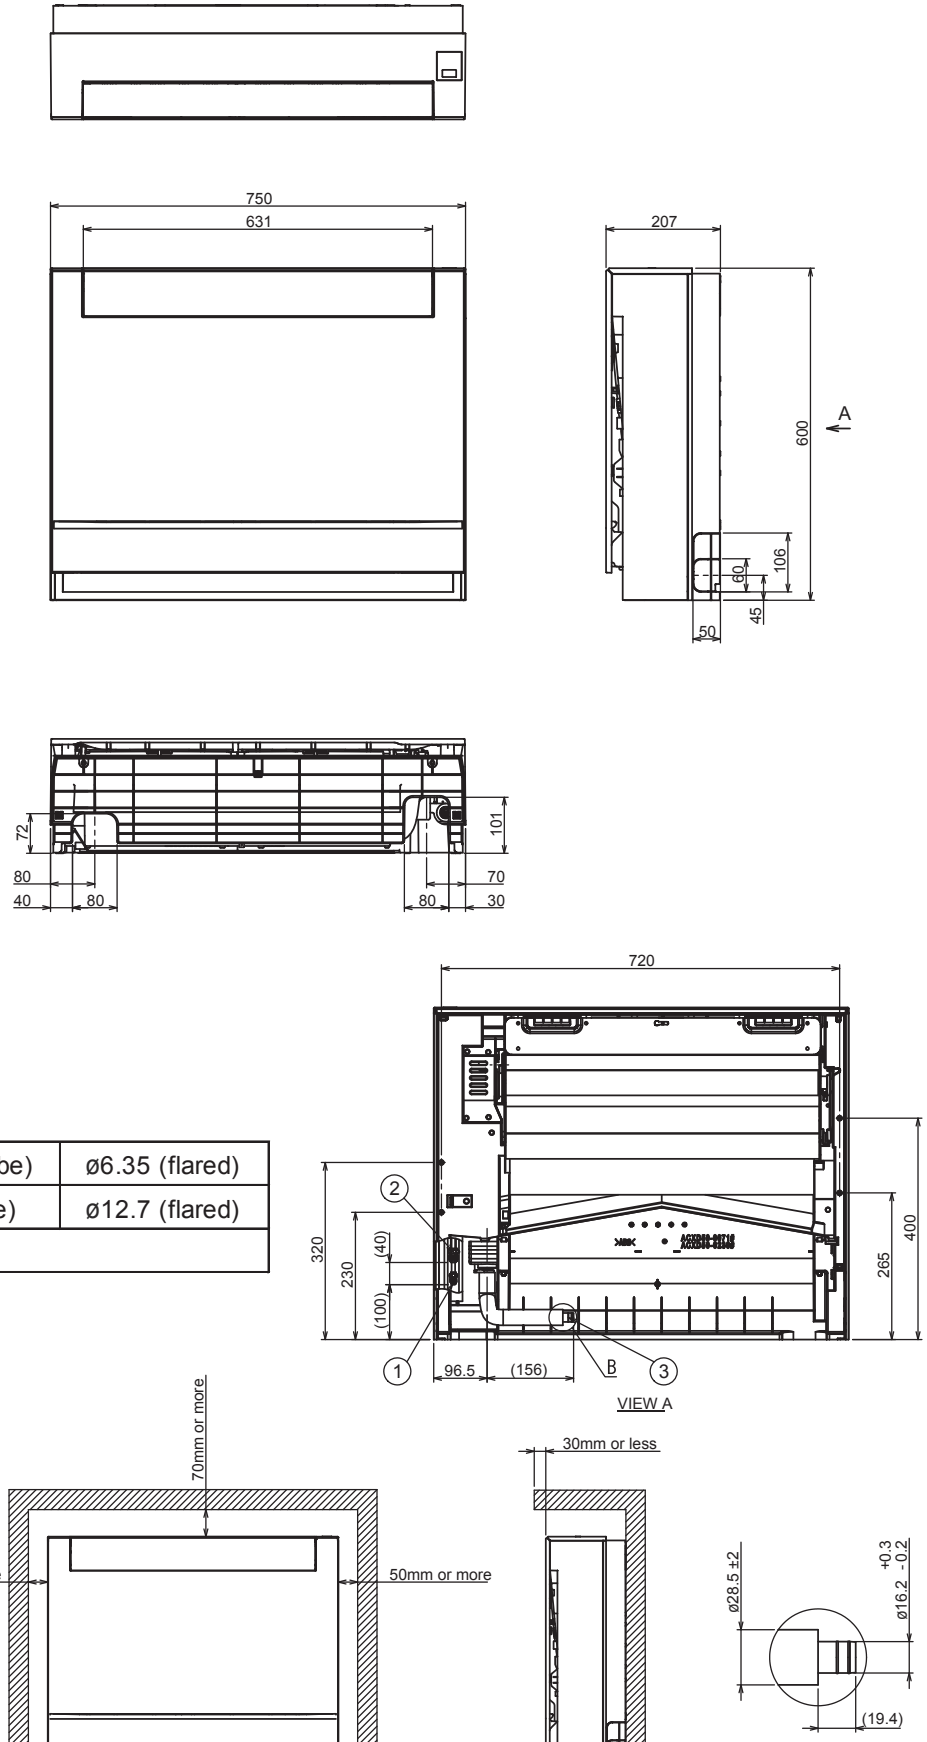

8. Floor Console (Type G1)

8-3. Dimensional Data

Indoor unit Small type: S-22MG1E5N, S-28MG1E5N, S-36MG15N, S-45MG1E5N, S-56MG1E5N
 S-22MG1E5A, S-28MG1E5A, S-36MG15A, S-45MG1E5A, S-56MG1E5A

①	Refrigerant tubing (liquid tube)	$\phi 6.35$ (flared)
②	Refrigerant tubing (gas tube)	$\phi 12.7$ (flared)
③	Drain hose	