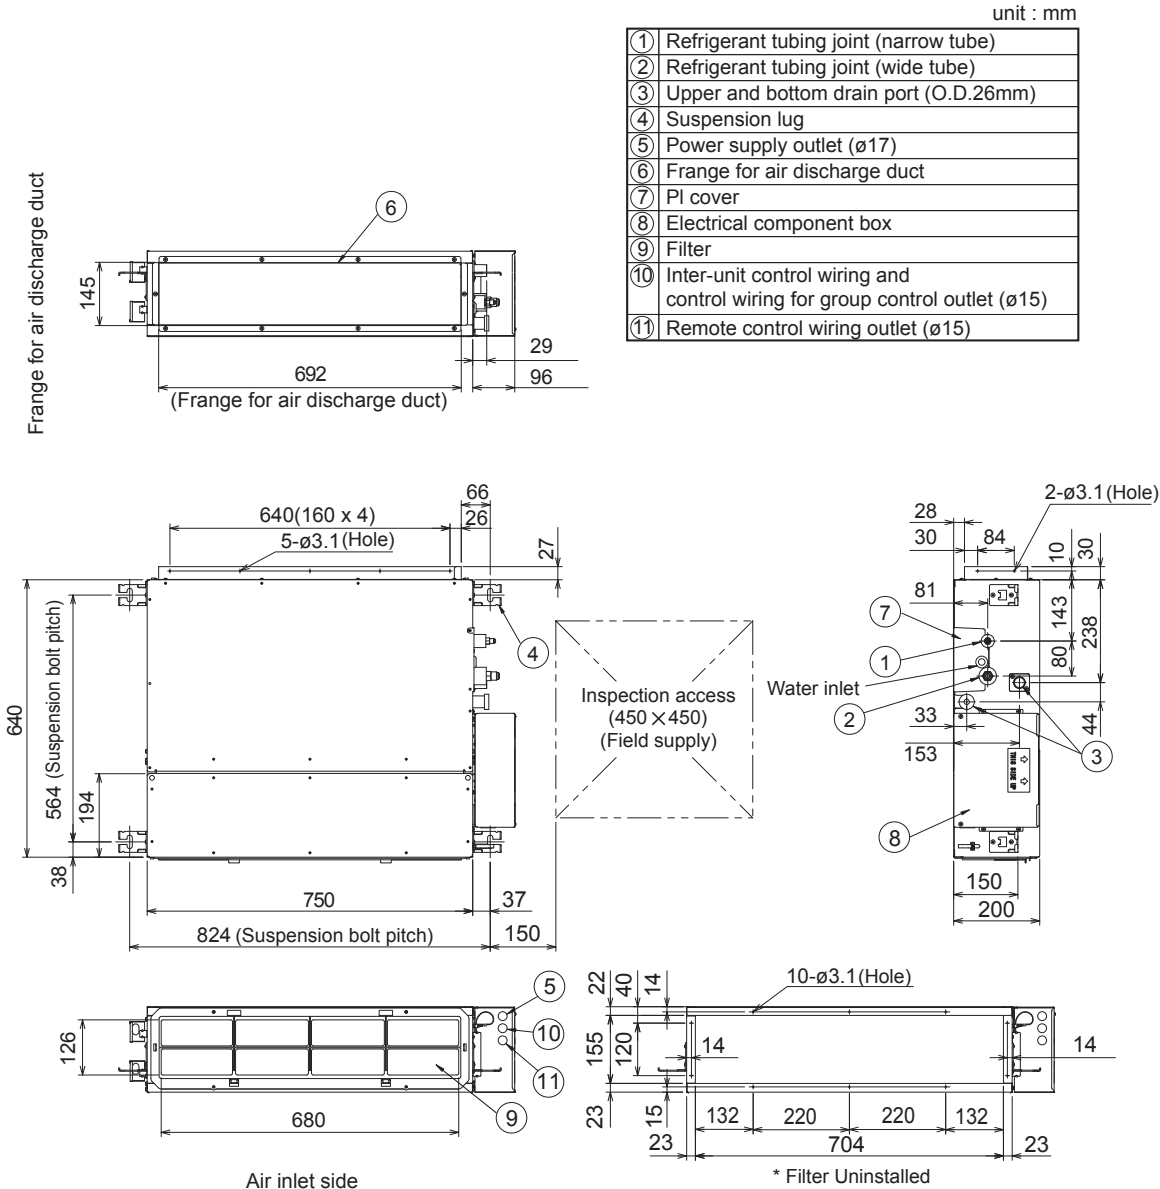

4. Slim Low Static Ducted (Type M1)

4-3. Dimensional Data

Indoor unit: S-15MM1E5B, S-22MM1E5B, S-28MM1E5B, S-36MM1E5B, S-45MM1E5B, S-56MM1E5B

unit: mm